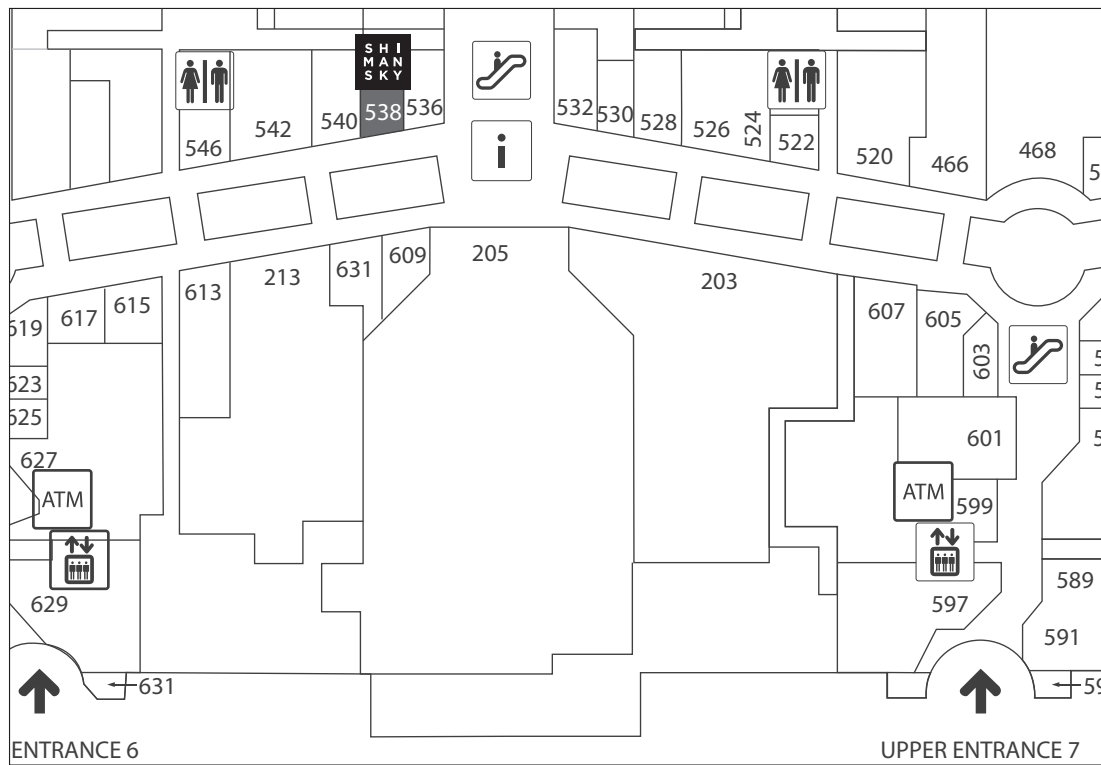

SHIMANSKY BOUTIQUE CANAL WALK

Shop 538, Upper Level,
 Canal Walk, Century City, Cape Town
 Tel: +27 (0)21 555 3300

OPERATING HOURS:
 Mon-Sun: 9am - 9pm

**SCAN THIS QR CODE TO
 FIND US ON GOOGLE MAPS**

or alternatively click the link below:
http://bit.ly/Shimansky_Canal_Walk